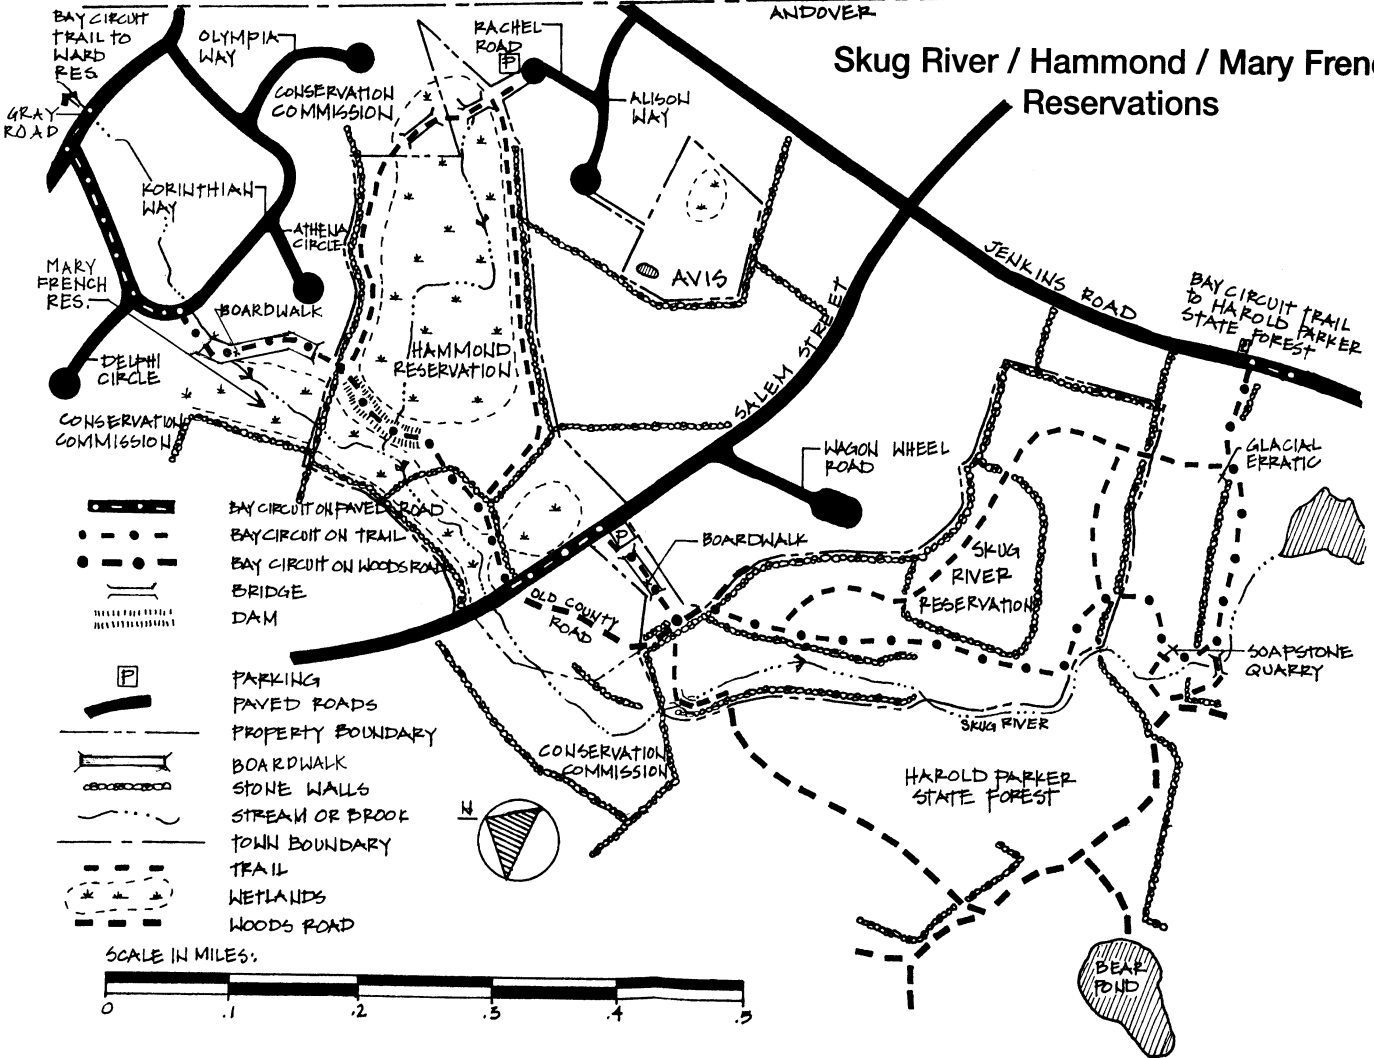

NORTH ANDOVER
ANDOVER

Skug River / Hammond / Mary French Reservations

BAY CIRCUIT TRAIL TO WARD RES
GRAY ROAD
OLYMPIA WAY
KORINTHIAN WAY
MARY FRENCH RES.
DELPHI CIRCLE
CONSERVATION COMMISSION

RACHEL ROAD
ALISON WAY
AVIS
SALEM STREET
WAGON WHEEL ROAD
BOARDWALK
OLD COUNTY ROAD
CONSERVATION COMMISSION

JENKINS ROAD
BAY CIRCUIT TRAIL TO HAROLD PARKER STATE FOREST
GLACIAL ERRATIC
SOAPSTONE QUARRY
SKUG RIVER RESERVATION
SKUG RIVER
HAROLD PARKER STATE FOREST
BEAR POND

HAMMOND RESERVATION

SKUG RIVER RESERVATION

HAROLD PARKER STATE FOREST

BEAR POND